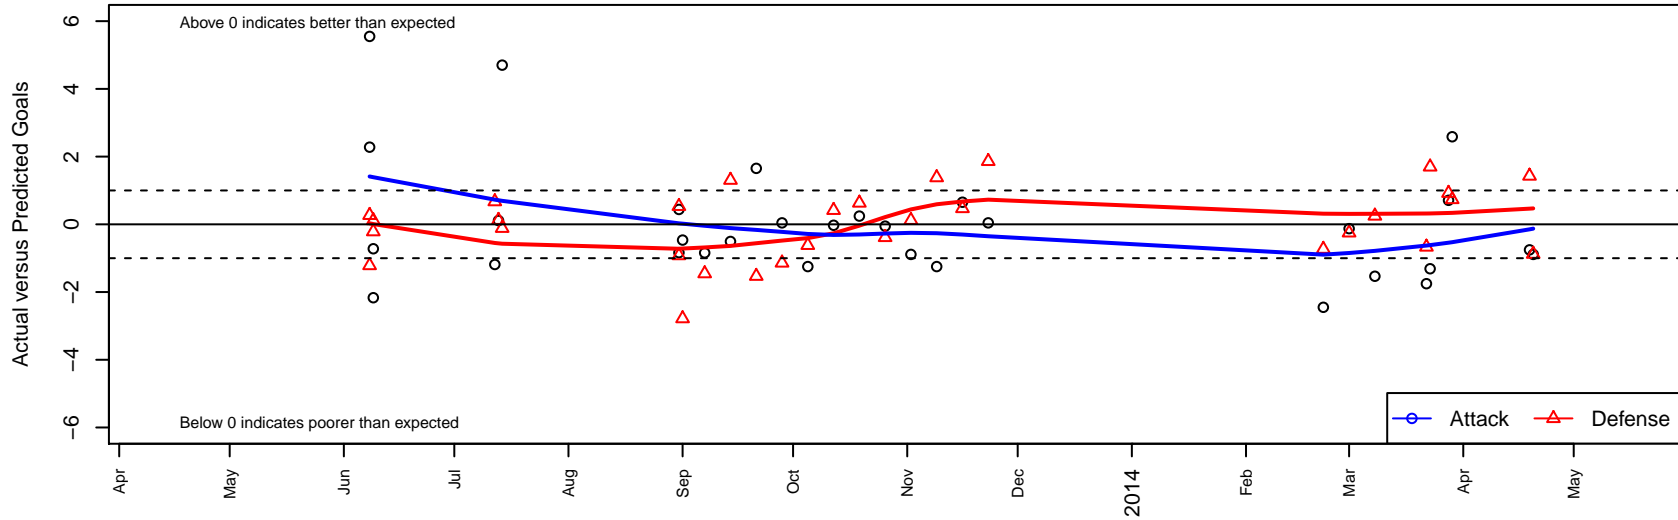

Mercer Island FC Heat B01

Mercer Island FC
 Mercer Island, WA
 B01 total strength=664
 attack=0.69 defense=0.57
 fall league = NPSL B12D1, NPSL Spr B12D1
 notes= Byers 2013
 alt names used:
 Mercer Island Heat
 MIYSC Heat
 MIFC Heat '01
 MERCER ISLAND FOOTBALL MIFC 01 WHITI
 MIFC Heat U12
 MI FC Heat 01/006 Byers

Venues played:
 Snohomish United Invit Silver U12
 Seattle Cup BU12
 Labor Day Cup BU12
 NPSL B12D1
 NPSL Spr B12D1
 Challenge Cup B01 Division 2 – Challenge 2

Mercer Island FC Heat B01
 Dots are actual minus expected GF (blue circles) and GA (red triangles).
 Blue line is smoothed change in attack strength. Red is smoothed change in defense strength.